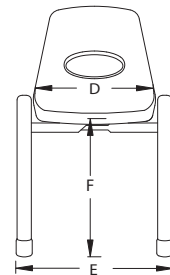

- Narrow top allows shoulders to move freely.
- No-show rivets won't catch hair and clothing.
- Waterfall front edge allows transition for legs and no pressure points.
- Compound contour encourages proper posture.
- Husky legs are 1 1/2" diameter, 18-gauge steel tubing.
- Cross brace is 1" diameter, 18-gauge steel.

Model	Description		D"	W"	H"	F.C.	Cube	Wt.	UPS
00805	Husky Stack Chair	17" high	21	18.5	17	125	3.4	13	*
00806	Husky Stack Chair	15" high	19	18.25	15	125	3.0	12	*
00807	Husky Stack Chair	13.5" high	18	15.63	13.5	125	1.8	10	*
00808	Husky Stack Chair	11.5" high	16.75	15.63	11.5	125	1.8	10	*
00809	Husky Stack Chair	9.5" high	15	15.5	9.5	125	1.8	10	*

Dimension Chart							Leg Diameter
Model	A	B	C	D	E	F	
00805	29.75"	15.75"	21"	15.5"	18.5"	17"	1.5"
00806	27.63"	15.75"	19"	15.5"	18.25"	15"	1.5"
00807	23.25"	11.75"	18"	12"	15.63"	13.63"	1.5"
00808	21.13"	11.75"	16.75"	12"	15.63"	11.5"	1.5"
00809	19.13"	11.75"	15"	12"	15.5"	9.5"	1.5"