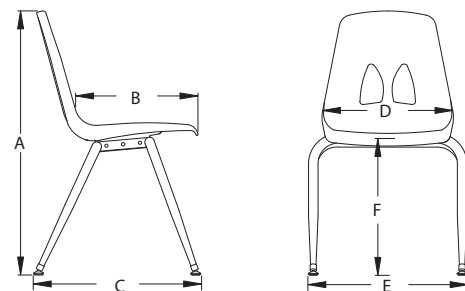

Circusline Adjustable Chair

02022	Circusline adj. chair	casters	25" dia. base	85	4.0	22	*
02023	Circusline adj. chair	glides	25" dia. base	85	4.0	22	*

Dimension Chart							Leg Diameter	
Model	A	B	C	D	E	F		
02000	31"	14.5"	20"	15.5"	19"	17.5"		1.125"
02001	29"	14.5"	19"	15.5"	19"	15.5"		1.125"
02002	24"	10"	15"	11.5"	14"	13.5"		.875"
02003	20"	10"	14.5"	11.5"	14"	11.5"		.875"
02004	20"	10"	12.5"	11.5"	14"	9.5"		.875"
02012	17"	10"	15"	11.5"	14"	7.5"	.875"