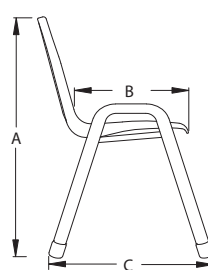

Husky Stack Chair

This shell chair's enduring design allows the student to sit comfortably facing front or either side. Encourages proper posture, its tapered back also allows shoulder movement. Cutout in back provides air circulation and relieves stress on lower back. Available in five sizes, 9 colors. Durable chrome frame.

- Narrow top allows shoulders to move freely.
- No-show rivets won't catch hair and clothing.
- Waterfall front edge allows transition for legs and no pressure points.
- Compound contour encourages proper posture.
- Husky legs are 1 1/2" diameter, 18-gauge steel tubing.
- Cross brace is 1" diameter, 18-gauge steel.

Model	Description		D"	W"	H"	F.C.	Cube	Wt.	UPS
00805	Husky Stack Chair	17" high	21	18.5	17	125	3.4	13	*
00806	Husky Stack Chair	15" high	19	18.25	15	125	3.0	12	*
00807	Husky Stack Chair	13.5" high	18	15.63	13.5	125	1.8	10	*
00808	Husky Stack Chair	11.5" high	16.75	15.63	11.5	125	1.8	10	*
00809	Husky Stack Chair	9.5" high	15	15.5	9.5	125	1.8	10	*

Dimension Chart							Leg Diameter
Model	A	B	C	D	E	F	
00805	29.75"	15.75"	21"	15.5"	18.5"	17"	1.5"
00806	27.63"	15.75"	19"	15.5"	18.25"	15"	1.5"
00807	23.25"	11.75"	18"	12"	15.63"	13.63"	1.5"
00808	21.13"	11.75"	16.75"	12"	15.63"	11.5"	1.5"
00809	19.13"	11.75"	15"	12"	15.5"	9.5"	1.5"