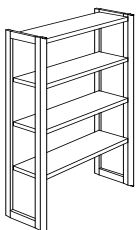

Height 122 cm, 3 shelves + top shelf.

Starter bay 75 cm	R58S227X23
Add-on bay 75 cm	R59S227X23
Starter bay 90 cm	R58S229X23
Add-on bay 90 cm	R59S229X23
Starter bay 100 cm	R58S221X23
Add-on bay 100 cm	R59S221X23

Please note that a choice regarding wood strips and/or extended foot fixtures and wheels needs to be made. Please exchange the "X" in the item numbers above with the correct number from the list below.

1. With wood strips, with extended foot fixtures, without wheels.
2. With wood strips, without extended foot fixtures, without wheels.
3. With wood strips, without extended foot fixtures, with wheels
4. Without wood strips, with extended foot fixtures, without wheels.
5. Without wood strips, without extended foot fixtures, without wheels (prices above refer to this version).
6. Without wood strips, without extended foot fixtures, with wheels.