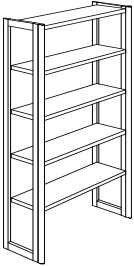

Gothia single-sided bays.

Frame depth 29 cm, shelf depth 25 cm.

Complete units with frames, steel shelves, sway-brace and fittings.
 Heights include adjustable feet (3 cm). Prices do not include wood strips, extended foot fixtures or wheels.
 Prices for these items are listed on page 10.

Gothia single-sided bays.

Frame depth 44 cm, shelf depth 40 cm.

Complete units with frames, steel shelves, sway-brace and fittings.
 Heights include adjustable feet (3 cm). Prices do not include
 wood strips, extended foot fixtures or wheels.
 Prices for these items are listed on page 10.

Height 212 cm, 6 shelves + top shelf.

| | |
|--------------------|------------|
| Starter bay 75 cm | R58S147X26 |
| Add-on bay 75 cm | R59S147X26 |
| Starter bay 90 cm | R58S149X26 |
| Add-on bay 90 cm | R59S149X26 |
| Starter bay 100 cm | R58S141X26 |
| Add-on bay 100 cm | R59S141X26 |

Height 182 cm, 5 shelves + top shelf.

| | |
|--------------------|------------|
| Starter bay 75 cm | R58S847X25 |
| Add-on bay 75 cm | R59S847X25 |
| Starter bay 90 cm | R58S849X25 |
| Add-on bay 90 cm | R59S849X25 |
| Starter bay 100 cm | R58S841X25 |
| Add-on bay 100 cm | R59S841X25 |