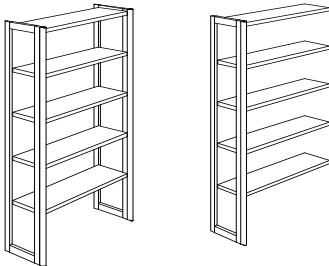

Gothia single-sided bays.

Frame depth 34 cm, shelf depth 30 cm.

Complete units with frames, steel shelves, sway-brace and fittings.
 Heights include adjustable feet (3 cm). Prices do not include
 wood strips, extended foot fixtures or wheels.
 Prices for these items are listed on page 10.

Height 212 cm, 6 shelves + top shelf.

| | |
|--------------------|------------|
| Starter bay 75 cm | R58S137X26 |
| Add-on bay 75 cm | R59S137X26 |
| Starter bay 90 cm | R58S139X26 |
| Add-on bay 90 cm | R59S139X26 |
| Starter bay 100 cm | R58S131X26 |
| Add-on bay 100 cm | R59S131X26 |

Height 182 cm, 5 shelves + top shelf.

| | |
|--------------------|------------|
| Starter bay 75 cm | R58S837X25 |
| Add-on bay 75 cm | R59S837X25 |
| Starter bay 90 cm | R58S839X25 |
| Add-on bay 90 cm | R59S839X25 |
| Starter bay 100 cm | R58S831X25 |
| Add-on bay 100 cm | R59S831X25 |