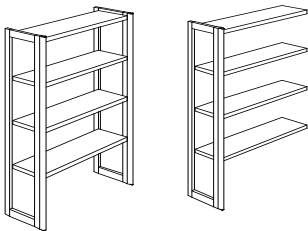

Gothia single-sided bays.

Frame depth 34 cm, shelf depth 30 cm.

Complete units with frames, steel shelves, sway-brace and fittings.
 Heights include adjustable feet (3 cm). Prices do not include
 wood strips, extended foot fixtures or wheels.
 Prices for these items are listed on page 10.

Height 212 cm, 6 shelves + top shelf.

| | |
|--------------------|------------|
| Starter bay 75 cm | R58S137X26 |
| Add-on bay 75 cm | R59S137X26 |
| Starter bay 90 cm | R58S139X26 |
| Add-on bay 90 cm | R59S139X26 |
| Starter bay 100 cm | R58S131X26 |
| Add-on bay 100 cm | R59S131X26 |

Height 182 cm, 5 shelves + top shelf.

| | |
|--------------------|------------|
| Starter bay 75 cm | R58S837X25 |
| Add-on bay 75 cm | R59S837X25 |
| Starter bay 90 cm | R58S839X25 |
| Add-on bay 90 cm | R59S839X25 |
| Starter bay 100 cm | R58S831X25 |
| Add-on bay 100 cm | R59S831X25 |

Height 152 cm, 4 shelves + top shelf.

| | |
|--------------------|------------|
| Starter bay 75 cm | R58S537X24 |
| Add-on bay 75 cm | R59S537X24 |
| Starter bay 90 cm | R58S539X24 |
| Add-on bay 90 cm | R59S539X24 |
| Starter bay 100 cm | R58S531X24 |
| Add-on bay 100 cm | R59S531X24 |