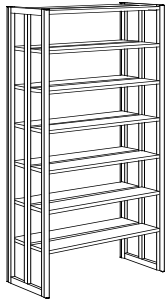

Gothia double-sided bays.

Frame depth 83 cm, shelf depth 40 cm.

Complete units with frames, steel shelves, sway-brace and fittings.
Heights include adjustable feet (3 cm). Prices do not include
wood strips, extended foot fixtures or wheels.
Prices for these items are listed on page 10.

Height 212 cm, 6 shelves + top shelf on each side.

Starter bay 75 cm

Add-on bay 75 cm

Starter bay 90 cm

Add-on bay 90 cm

Starter bay 100 cm

Add-on bay 100 cm

R58D147X26

R59D147X26

R58D149X26

R59D149X26

R58D141X26

R59D141X26