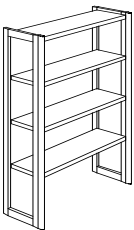

Height 122 cm, 3 shelves + top shelf.

Starter bay 75 cm	R58S247X23
Add-on bay 75 cm	R59S247X23
Starter bay 90 cm	R58S249X23
Add-on bay 90 cm	R59S249X23
Starter bay 100 cm	R58S241X23
Add-on bay 100 cm	R59S241X23

Please note that a choice regarding wood strips and/or extended foot fixtures and wheels needs to be made. Please exchange the "X" in the item numbers above with the correct number from the list below.

1. With wood strips, with extended foot fixtures, without wheels.
2. With wood strips, without extended foot fixtures, without wheels.
3. With wood strips, without extended foot fixtures, with wheels
4. Without wood strips, with extended foot fixtures, without wheels.
5. Without wood strips, without extended foot fixtures, without wheels (prices above refer to this version).
6. Without wood strips, without extended foot fixtures, with wheels.