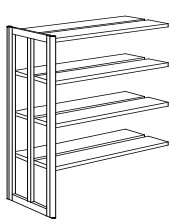

Height 212 cm, 6 shelves + top shelf on each side.

Starter bay 75 cm
 Add-on bay 75 cm
 Starter bay 90 cm
 Add-on bay 90 cm
 Starter bay 100 cm
 Add-on bay 100 cm

R58D127X26
 R59D127X26
 R58D129X26
 R59D129X26
 R58D121X26
 R59D121X26

Height 182 cm, 5 shelves + top shelf on each side.

Starter bay 75 cm
 Add-on bay 75 cm
 Starter bay 90 cm
 Add-on bay 90 cm
 Starter bay 100 cm
 Add-on bay 100 cm

R58D827X25
 R59D827X25
 R58D829X25
 R59D829X25
 R58D821X25
 R59D821X25

Height 152 cm, 4 shelves + top shelf on each side.

Starter bay 75 cm
 Add-on bay 75 cm
 Starter bay 90 cm
 Add-on bay 90 cm
 Starter bay 100 cm
 Add-on bay 100 cm

R58D527X24
 R59D527X24
 R58D529X24
 R59D529X24
 R58D521X24
 R59D521X24

Height 122 cm, 3 shelves + top shelf on each side.

Starter bay 75 cm
 Add-on bay 75 cm
 Starter bay 90 cm
 Add-on bay 90 cm
 Starter bay 100 cm
 Add-on bay 100 cm

R58D227X23
 R59D227X23
 R58D229X23
 R59D229X23
 R58D221X23
 R59D221X23