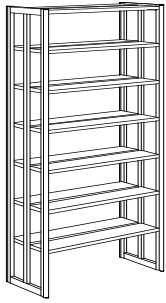

- R58D837X25
- R59D837X25
- R58D839X25
- R59D839X25
- R58D831X25
- R59D831X25

Height 152 cm, 4 shelves + top shelf on each side.

- Starter bay 75 cm
- Add-on bay 75 cm
- Starter bay 90 cm
- Add-on bay 90 cm
- Starter bay 100 cm
- Add-on bay 100 cm

- R58D537X24
- R59D537X24
- R58D539X24
- R59D539X24
- R58D531X24
- R59D531X24

Height 122 cm, 3 shelves + top shelf on each side.

- Starter bay 75 cm
- Add-on bay 75 cm
- Starter bay 90 cm
- Add-on bay 90 cm
- Starter bay 100 cm
- Add-on bay 100 cm

- R58D237X23
- R59D237X23
- R58D239X23
- R59D239X23
- R58D231X23
- R59D231X23

Please note that a choice regarding wood strips and/or extended foot fixtures and wheels needs to be made. Please exchange the "X" in the item numbers above with the correct number from the list below.

Gothia double-sided bays.

Frame depth 53 cm, shelf depth 25 cm.

Complete units with frames, steel shelves, sway-brace and fittings.
 Heights include adjustable feet (3 cm). Prices do not include
 wood strips, extended foot fixtures or wheels.
 Prices for these items are listed on page 10.