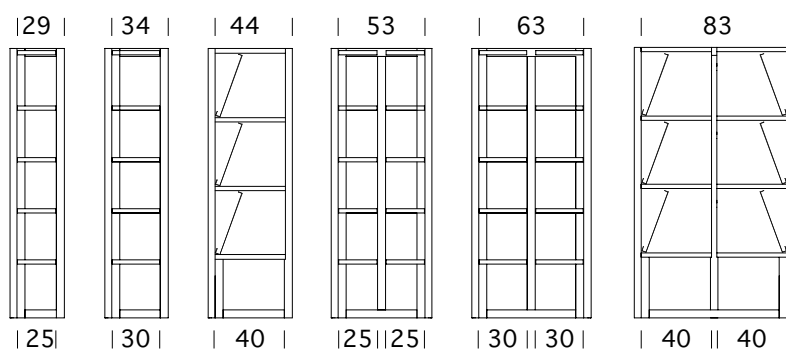

End panels made of glass

End panels made of steel

Gothia Steel shelving system

HEIGHTS

The frames come in four heights; 122, 152, 182 and 212 cm.

Heights include adjustable feet (3 cm).

DEPTHS

The frames come in six depths;

29 cm for 25 cm deep shelves,

34 cm for 30 cm deep shelves,

44 cm for 40 cm deep shelves,

53 cm for 2x25 cm deep shelves,

63 cm for 2x30 cm deep shelves,

83 cm for 2x40 cm deep shelves.

Wood strips and/or extended foot fixtures add 4 cm on single-sided and 8 cm on double-sided bays.

Upright panel depth

Steel shelf depth

WIDTHS

The shelves come in three widths; 75, 90 and 100 cm.

The frames are 2.5 cm wide.

Gothia double-sided bays.

Frame depth 63 cm, shelf depth 30 cm.

Complete units with frames, steel shelves, sway-brace and fittings. Heights include adjustable feet (3 cm). Prices do not include wood strips, extended foot fixtures or wheels.

Prices for these items are listed on page 10.

Height 212 cm, 6 shelves + top shelf on each side.

- Starter bay 75 cm
- Add-on bay 75 cm
- Starter bay 90 cm
- Add-on bay 90 cm
- Starter bay 100 cm
- Add-on bay 100 cm