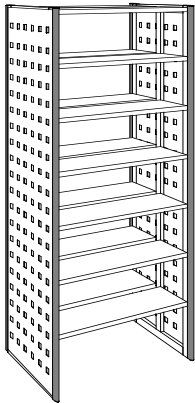

End panels made of steel

For frames

Height 212, depth 40 cm	580401
Height 212, depth 30 cm	580402
Height 212, depth 25 cm	580403
Height 212, depth 40/40 cm	580404
Height 212, depth 30/30 cm	580405
Height 212, depth 25/25 cm	580406
Height 182, depth 40 cm	580407
Height 182, depth 30 cm	580408
Height 182, depth 25 cm	580409
Height 182, depth 40/40 cm	580410
Height 182, depth 30/30 cm	580411
Height 182, depth 25/25 cm	580412
Height 152, depth 40 cm	580413
Height 152, depth 30 cm	580414
Height 152, depth 25 cm	580415
Height 152, depth 40/40 cm	580416
Height 152, depth 30/30 cm	580417
Height 152, depth 25/25 cm	580418
Height 122, depth 40 cm	580419
Height 122, depth 30 cm	580420
Height 122, depth 25 cm	580421
Height 122, depth 40/40 cm	580422
Height 122, depth 30/30 cm	580423
Height 122, depth 25/25 cm	580424