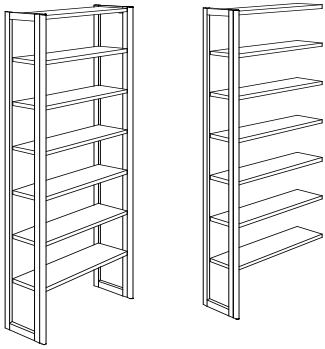

Add-on bay 100 cm

R58D547X24

R59D547X24

R58D549X24

R59D549X24

R58D541X24

R59D541X24

Height 122 cm, 3 shelves + top shelf on each side.

Starter bay 75 cm

Add-on bay 75 cm

Starter bay 90 cm

Add-on bay 90 cm

Starter bay 100 cm

Add-on bay 100 cm

R58D247X23

R59D247X23

Gothia single-sided bays.

Frame depth 34 cm, shelf depth 30 cm.

Complete units with frames, steel shelves, sway-brace and fittings.
 Heights include adjustable feet (3 cm). Prices do not include
 wood strips, extended foot fixtures or wheels.
 Prices for these items are listed on page 10.