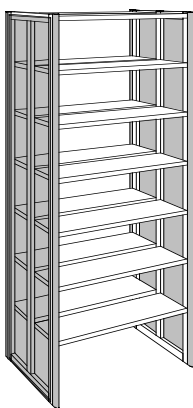

TECHNICAL SPECIFICATIONS

**GOTHIA STEEL
SHELVING SYSTEM**

Gothia Steel shelving system

The ends of Gothia steel shelving can be either open, or closed with end panels. These are attached to the final frame of rows of shelving.

Gothia steel is a flexible shelving system. The ends can be left open, or they can be equipped with end panels made of frosted glass, punched steel or perforated wood. Attached onto the outsides of the steel frames, Gothia steel can be decorated with solid wood strips, which can be coordinated with existing wood in the library. Another available option is to put extended foot fixtures at the bottom of the steel frames.

The shelving system comes in four heights, three bay widths and six depths. The system consists of starter and add-on bays. The upright frames are made of 40x25 mm steel tubes. The tubes have slots for attachment of the brackets, which are the same in both Gothia Steel, Gothia Wood and Opal shelving systems. The shelves are made of steel as standard, but wood shelves may also be used. The shelves are adjustable in 25 mm increments. Steel parts can be lacquered in any of our standard colours. Wood parts come in beech or birch as standard.