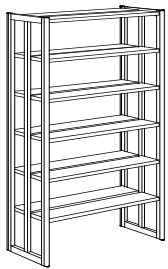

Gothia double-sided bays.

Frame depth 83 cm, shelf depth 40 cm.

Complete units with frames, steel shelves, sway-brace and fittings.
 Heights include adjustable feet (3 cm). Prices do not include
 wood strips, extended foot fixtures or wheels.
 Prices for these items are listed on page 10.

Height 212 cm, 6 shelves + top shelf on each side.

Starter bay 75 cm

Add-on bay 75 cm

Starter bay 90 cm

Add-on bay 90 cm

Starter bay 100 cm

Add-on bay 100 cm

R58D147X26

R59D147X26

R58D149X26

R59D149X26

R58D141X26

R59D141X26

Height 182 cm, 5 shelves + top shelf on each side.

Starter bay 75 cm

Add-on bay 75 cm

Starter bay 90 cm

Add-on bay 90 cm

Starter bay 100 cm

Add-on bay 100 cm

R58D847X25

R59D847X25

R58D849X25

R59D849X25