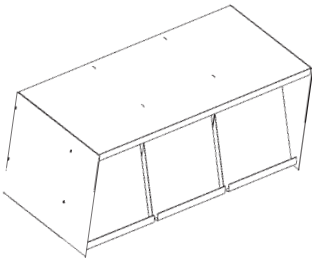

With 4 dividers. Dim. 15x30x90 cm.

426494

Magazine storage shelf.

For module d. 30 cm. Dim. 40x40x90 cm. NB: shelf protrudes 10 cm.
For module d. 40 cm. Dim. 40x40x90 cm.

426391

426390

Magazine storage shelf with three tip-up doors.