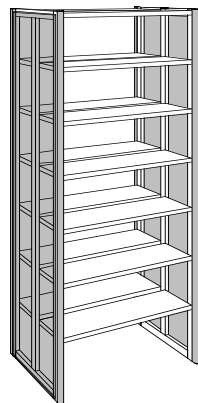

TECHNICAL SPECIFICATIONS

**GOTHIA STEEL
SHELVING SYSTEM**

Gothia Steel shelving system

The ends of Gothia steel shelving can be either open, or closed with end panels. These are attached to the final frame of rows of shelving.

Gothia steel is a flexible shelving system. The ends can be left open, or they can be equipped with end panels made of frosted glass, punched steel or perforated wood. Attached onto the outsides of the steel frames, Gothia steel can be decorated with solid wood strips, which can be coordinated with existing wood in the library. Another available option is to put extended foot fixtures at the bottom of the steel frames.

The shelving system comes in four heights, three bay widths and six depths. The system consists of starter and add-on bays. The upright frames are made of 40x25 mm steel tubes. The tubes have slots for attachment of the brackets, which are the same in both Gothia Steel, Gothia Wood and Opal shelving systems. The shelves are made of steel as standard, but wood shelves may also be used. The shelves are adjustable in 25 mm increments. Steel parts can be lacquered in any of our standard colours. Wood parts come in beech or birch as standard.