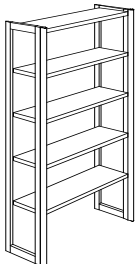

Gothia single-sided bays.

Frame depth 29 cm, shelf depth 25 cm.

Complete units with frames, steel shelves, sway-brace and fittings.
 Heights include adjustable feet (3 cm). Prices do not include wood strips, extended foot fixtures or wheels.
 Prices for these items are listed on page 10.

Height 212 cm, 6 shelves + top shelf.

| | |
|--------------------|------------|
| Starter bay 75 cm | R58S127X26 |
| Add-on bay 75 cm | R59S127X26 |
| Starter bay 90 cm | R58S129X26 |
| Add-on bay 90 cm | R59S129X26 |
| Starter bay 100 cm | R58S121X26 |
| Add-on bay 100 cm | R59S121X26 |

Height 182 cm, 5 shelves + top shelf.

| | |
|--------------------|------------|
| Starter bay 75 cm | R58S827X25 |
| Add-on bay 75 cm | R59S827X25 |
| Starter bay 90 cm | R58S829X25 |
| Add-on bay 90 cm | R59S829X25 |
| Starter bay 100 cm | R58S821X25 |
| Add-on bay 100 cm | R59S821X25 |