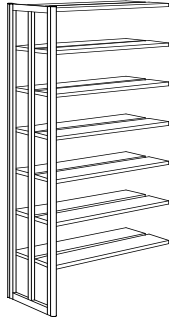

Gothia double-sided bays.

Frame depth 83 cm, shelf depth 40 cm.

Complete units with frames, steel shelves, sway-brace and fittings.
Heights include adjustable feet (3 cm). Prices do not include
wood strips, extended foot fixtures or wheels.
Prices for these items are listed on page 10.

Height 212 cm, 6 shelves + top shelf on each side.

Starter bay 75 cm

Add-on bay 75 cm

Starter bay 90 cm

Add-on bay 90 cm

Starter bay 100 cm

Add-on bay 100 cm

R58D147X26

R59D147X26

R58D149X26

R59D149X26

R58D141X26

R59D141X26