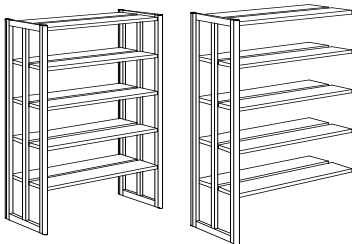

Upright panel depth

Steel shelf depth

WIDTHS

The shelves come in three widths; 75, 90 and 100 cm.

The frames are 2.5 cm wide.

Gothia double-sided bays.

Frame depth 63 cm, shelf depth 30 cm.

Complete units with frames, steel shelves, sway-brace and fittings. Heights include adjustable feet (3 cm). Prices do not include wood strips, extended foot fixtures or wheels.

Prices for these items are listed on page 10.

Height 212 cm, 6 shelves + top shelf on each side.

- Starter bay 75 cm
- Add-on bay 75 cm
- Starter bay 90 cm
- Add-on bay 90 cm
- Starter bay 100 cm
- Add-on bay 100 cm

- R58D137X26
- R59D137X26
- R58D139X26
- R59D139X26
- R58D131X26
- R59D131X26

Height 182 cm, 5 shelves + top shelf on each side.

- Starter bay 75 cm
- Add-on bay 75 cm
- Starter bay 90 cm
- Add-on bay 90 cm
- Starter bay 100 cm
- Add-on bay 100 cm

- R58D837X25
- R59D837X25
- R58D839X25
- R59D839X25
- R58D831X25
- R59D831X25

Height 152 cm, 4 shelves + top shelf on each side.

- Starter bay 75 cm
- Add-on bay 75 cm
- Starter bay 90 cm
- Add-on bay 90 cm
- Starter bay 100 cm
- Add-on bay 100 cm