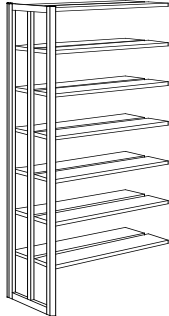

Upright panel depth

Steel shelf depth

WIDTHS

The shelves come in three widths; 75, 90 and 100 cm.

The frames are 2.5 cm wide.

Gothia double-sided bays.

Frame depth 63 cm, shelf depth 30 cm.

Complete units with frames, steel shelves, sway-brace and fittings. Heights include adjustable feet (3 cm). Prices do not include wood strips, extended foot fixtures or wheels.

- R58D837X25
- R59D837X25
- R58D839X25
- R59D839X25
- R58D831X25
- R59D831X25

Height 152 cm, 4 shelves + top shelf on each side.

- Starter bay 75 cm
- Add-on bay 75 cm
- Starter bay 90 cm
- Add-on bay 90 cm
- Starter bay 100 cm
- Add-on bay 100 cm

- R58D537X24
- R59D537X24
- R58D539X24
- R59D539X24
- R58D531X24
- R59D531X24

Height 122 cm, 3 shelves + top shelf on each side.

- Starter bay 75 cm
- Add-on bay 75 cm
- Starter bay 90 cm
- Add-on bay 90 cm
- Starter bay 100 cm
- Add-on bay 100 cm

Gothia double-sided bays.

Frame depth 53 cm, shelf depth 25 cm.

Complete units with frames, steel shelves, sway-brace and fittings.
 Heights include adjustable feet (3 cm). Prices do not include
 wood strips, extended foot fixtures or wheels.
 Prices for these items are listed on page 10.