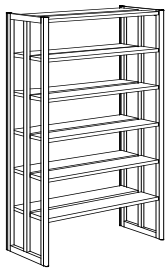

Gothia double-sided bays.

Frame depth 53 cm, shelf depth 25 cm.

Complete units with frames, steel shelves, sway-brace and fittings.
 Heights include adjustable feet (3 cm). Prices do not include
 wood strips, extended foot fixtures or wheels.
 Prices for these items are listed on page 10.

Height 212 cm, 6 shelves + top shelf on each side.

Starter bay 75 cm
 Add-on bay 75 cm
 Starter bay 90 cm
 Add-on bay 90 cm
 Starter bay 100 cm
 Add-on bay 100 cm

R58D127X26
 R59D127X26
 R58D129X26
 R59D129X26
 R58D121X26
 R59D121X26

Height 182 cm, 5 shelves + top shelf on each side.

Starter bay 75 cm
 Add-on bay 75 cm
 Starter bay 90 cm
 Add-on bay 90 cm
 Starter bay 100 cm
 Add-on bay 100 cm

R58D827X25
 R59D827X25
 R58D829X25
 R59D829X25
 R58D821X25
 R59D821X25