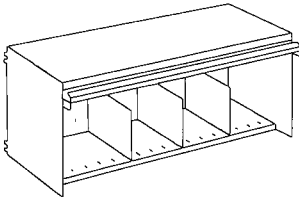

Magazine storage shelf with three dividers.

For module d. 30 cm. Dim. 40x40x90 cm. NB: shelf protrudes 10 cm.
For module d. 40 cm. Dim. 40x40x90 cm.

426394

426393