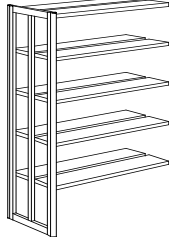

R59D147X26

R58D149X26

R59D149X26

R58D141X26

R59D141X26

Height 182 cm, 5 shelves + top shelf on each side.

Starter bay 75 cm

Add-on bay 75 cm

Starter bay 90 cm

Add-on bay 90 cm

Starter bay 100 cm

Add-on bay 100 cm

R58D847X25

R59D847X25

R58D849X25

R59D849X25

R58D841X25

R59D841X25

Height 152 cm, 4 shelves + top shelf on each side.

Starter bay 75 cm

Add-on bay 75 cm

Starter bay 90 cm

Add-on bay 90 cm

Starter bay 100 cm

Add-on bay 100 cm

R58D547X24

R59D547X24

R58D549X24

R59D549X24

R58D541X24

R59D541X24

Height 122 cm, 3 shelves + top shelf on each side.