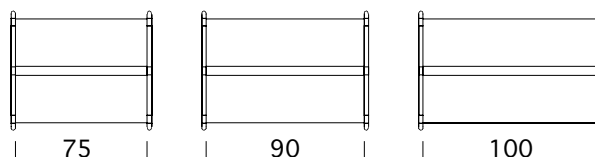

29 cm for 25 cm deep shelves,

34 cm for 30 cm deep shelves,

44 cm for 40 cm deep shelves,

53 cm for 2x25 cm deep shelves,

63 cm for 2x30 cm deep shelves,

83 cm for 2x40 cm deep shelves.

Wood strips and/or extended foot fixtures add 4 cm on single-sided and 8 cm on double-sided bays.

Upright panel depth

Steel shelf depth

WIDTHS

The shelves come in three widths; 75, 90 and 100 cm.

The frames are 2.5 cm wide.

Gothia double-sided bays.

Frame depth 63 cm, shelf depth 30 cm.

Complete units with frames, steel shelves, sway-brace and fittings. Heights include adjustable feet (3 cm). Prices do not include wood strips, extended foot fixtures or wheels.

Prices for these items are listed on page 10.

Height 212 cm, 6 shelves + top shelf on each side.

- Starter bay 75 cm
- Add-on bay 75 cm
- Starter bay 90 cm
- Add-on bay 90 cm
- Starter bay 100 cm
- Add-on bay 100 cm

- R58D137X26
- R59D137X26
- R58D139X26
- R59D139X26
- R58D131X26
- R59D131X26

Height 182 cm, 5 shelves + top shelf on each side.

- Starter bay 75 cm
- Add-on bay 75 cm
- Starter bay 90 cm
- Add-on bay 90 cm
- Starter bay 100 cm
- Add-on bay 100 cm