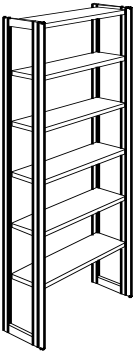

Gothia single-sided bays.

Frame depth 29 cm, shelf depth 25 cm.

Complete units with frames, steel shelves, sway-brace and fittings.
 Heights include adjustable feet (3 cm). Prices do not include wood strips, extended foot fixtures or wheels.
 Prices for these items are listed on page 10.

Gothia single-sided bays.

Frame depth 44 cm, shelf depth 40 cm.

Complete units with frames, steel shelves, sway-brace and fittings.
 Heights include adjustable feet (3 cm). Prices do not include
 wood strips, extended foot fixtures or wheels.
 Prices for these items are listed on page 10.

Height 212 cm, 6 shelves + top shelf.

| | |
|--------------------|------------|
| Starter bay 75 cm | R58S147X26 |
| Add-on bay 75 cm | R59S147X26 |
| Starter bay 90 cm | R58S149X26 |
| Add-on bay 90 cm | R59S149X26 |
| Starter bay 100 cm | R58S141X26 |
| Add-on bay 100 cm | R59S141X26 |

Height 182 cm, 5 shelves + top shelf.

| | |
|--------------------|------------|
| Starter bay 75 cm | R58S847X25 |
| Add-on bay 75 cm | R59S847X25 |
| Starter bay 90 cm | R58S849X25 |
| Add-on bay 90 cm | R59S849X25 |
| Starter bay 100 cm | R58S841X25 |
| Add-on bay 100 cm | R59S841X25 |