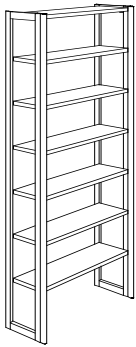

Gothia single-sided bays.

Frame depth 29 cm, shelf depth 25 cm.

Complete units with frames, steel shelves, sway-brace and fittings.
Heights include adjustable feet (3 cm). Prices do not include wood strips, extended foot fixtures or wheels.
Prices for these items are listed on page 10.

Height 212 cm, 6 shelves + top shelf.

Starter bay 75 cm	R58S127X26
Add-on bay 75 cm	R59S127X26
Starter bay 90 cm	R58S129X26
Add-on bay 90 cm	R59S129X26
Starter bay 100 cm	R58S121X26
Add-on bay 100 cm	R59S121X26