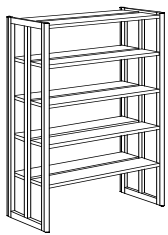

R59D147X26

R58D149X26

R59D149X26

R58D141X26

R59D141X26

Height 182 cm, 5 shelves + top shelf on each side.

Starter bay 75 cm

Add-on bay 75 cm

Starter bay 90 cm

Add-on bay 90 cm

Starter bay 100 cm

Add-on bay 100 cm

R58D847X25

R59D847X25

R58D849X25

R59D849X25

R58D841X25

R59D841X25

Height 152 cm, 4 shelves + top shelf on each side.

Starter bay 75 cm

Add-on bay 75 cm

Starter bay 90 cm

Add-on bay 90 cm

Starter bay 100 cm

Add-on bay 100 cm

R58D547X24

R59D547X24

R58D549X24

R59D549X24

R58D541X24

R59D541X24

Height 122 cm, 3 shelves + top shelf on each side.