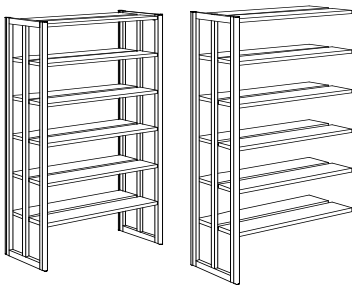

End panels made of glass

End panels made of steel

Gothia Steel shelving system

HEIGHTS

The frames come in four heights; 122, 152, 182 and 212 cm.

Heights include adjustable feet (3 cm).

DEPTHS

The frames come in six depths;

Upright panel depth

Steel shelf depth

WIDTHS

The shelves come in three widths; 75, 90 and 100 cm.

The frames are 2.5 cm wide.

Gothia double-sided bays.

Frame depth 63 cm, shelf depth 30 cm.

Complete units with frames, steel shelves, sway-brace and fittings. Heights include adjustable feet (3 cm). Prices do not include wood strips, extended foot fixtures or wheels.

Prices for these items are listed on page 10.

Height 212 cm, 6 shelves + top shelf on each side.

- Starter bay 75 cm
- Add-on bay 75 cm
- Starter bay 90 cm
- Add-on bay 90 cm
- Starter bay 100 cm
- Add-on bay 100 cm

- R58D137X26
- R59D137X26
- R58D139X26
- R59D139X26
- R58D131X26
- R59D131X26

Height 182 cm, 5 shelves + top shelf on each side.

- Starter bay 75 cm
- Add-on bay 75 cm
- Starter bay 90 cm
- Add-on bay 90 cm
- Starter bay 100 cm
- Add-on bay 100 cm