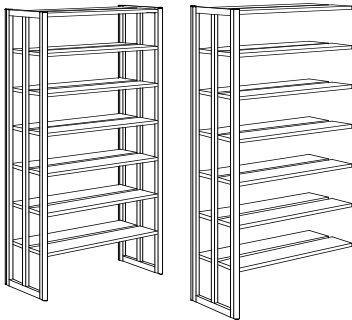

End panels made of glass

End panels made of steel

Gothia Steel shelving system

HEIGHTS

The frames come in four heights; 122, 152, 182 and 212 cm.

Heights include adjustable feet (3 cm).

DEPTHS

The frames come in six depths;

29 cm for 25 cm deep shelves,

34 cm for 30 cm deep shelves,

44 cm for 40 cm deep shelves,

53 cm for 2x25 cm deep shelves,

63 cm for 2x30 cm deep shelves,

83 cm for 2x40 cm deep shelves.

Wood strips and/or extended foot fixtures add 4 cm on single-sided and 8 cm on double-sided bays.

Upright panel depth

Steel shelf depth

WIDTHS

The shelves come in three widths; 75, 90 and 100 cm.

The frames are 2.5 cm wide.

Gothia double-sided bays.

Frame depth 63 cm, shelf depth 30 cm.

Complete units with frames, steel shelves, sway-brace and fittings. Heights include adjustable feet (3 cm). Prices do not include wood strips, extended foot fixtures or wheels.

Prices for these items are listed on page 10.

Height 212 cm, 6 shelves + top shelf on each side.

- Starter bay 75 cm
- Add-on bay 75 cm
- Starter bay 90 cm
- Add-on bay 90 cm
- Starter bay 100 cm
- Add-on bay 100 cm