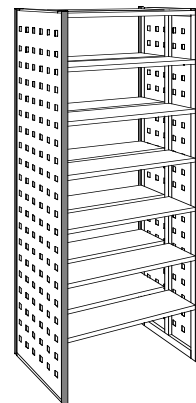

TECHNICAL SPECIFICATIONS

**GOTHIA STEEL
SHELVING SYSTEM**

Gothia Steel shelving system

The ends of Gothia steel shelving can be either open, or closed with end panels. These are attached to the final frame of rows of shelving.

Gothia steel is a flexible shelving system. The ends can be left open, or they can be equipped with end panels made of frosted glass, punched steel or perforated wood. Attached onto the outsides of the steel frames, Gothia steel can be decorated with solid wood strips, which can be coordinated with existing wood in the library. Another available option is to put extended foot fixtures at the bottom of the steel frames.

The shelving system comes in four heights, three bay widths and six depths. The system consists of starter and add-on bays. The upright frames are made of 40x25 mm steel tubes. The tubes have slots for attachment of the brackets, which are the same in both Gothia Steel, Gothia Wood and Opal shelving systems. The shelves are made of steel as standard, but wood shelves may also be used. The shelves are adjustable in 25 mm increments. Steel parts can be lacquered in any of our standard colours. Wood parts come in beech or birch as standard.

End panels made of glass

End panels made of steel

Gothia Steel shelving system

HEIGHTS

The frames come in four heights; 122, 152, 182 and 212 cm.

Heights include adjustable feet (3 cm).

DEPTHS

The frames come in six depths;