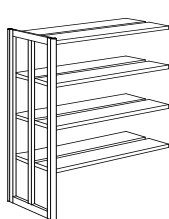

R58D841X25

R59D841X25

Height 152 cm, 4 shelves + top shelf on each side.

Starter bay 75 cm

Add-on bay 75 cm

Starter bay 90 cm

Add-on bay 90 cm

Starter bay 100 cm

Add-on bay 100 cm

R58D547X24

R59D547X24

R58D549X24

R59D549X24

R58D541X24

R59D541X24

Height 122 cm, 3 shelves + top shelf on each side.