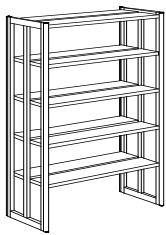

Gothia double-sided bays.

Frame depth 53 cm, shelf depth 25 cm.

Complete units with frames, steel shelves, sway-brace and fittings.
 Heights include adjustable feet (3 cm). Prices do not include
 wood strips, extended foot fixtures or wheels.
 Prices for these items are listed on page 10.

Height 212 cm, 6 shelves + top shelf on each side.

Starter bay 75 cm
 Add-on bay 75 cm
 Starter bay 90 cm
 Add-on bay 90 cm
 Starter bay 100 cm
 Add-on bay 100 cm

R58D127X26
 R59D127X26
 R58D129X26
 R59D129X26
 R58D121X26
 R59D121X26

Height 182 cm, 5 shelves + top shelf on each side.

Starter bay 75 cm
 Add-on bay 75 cm
 Starter bay 90 cm
 Add-on bay 90 cm
 Starter bay 100 cm
 Add-on bay 100 cm

R58D827X25
 R59D827X25
 R58D829X25
 R59D829X25
 R58D821X25
 R59D821X25

Height 152 cm, 4 shelves + top shelf on each side.

Starter bay 75 cm
 Add-on bay 75 cm
 Starter bay 90 cm
 Add-on bay 90 cm
 Starter bay 100 cm
 Add-on bay 100 cm

R58D527X24
 R59D527X24
 R58D529X24
 R59D529X24
 R58D521X24
 R59D521X24