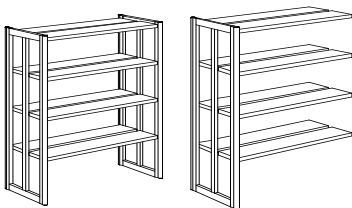

Height 122 cm, 3 shelves + top shelf on each side.

- Starter bay 75 cm
- Add-on bay 75 cm
- Starter bay 90 cm
- Add-on bay 90 cm
- Starter bay 100 cm
- Add-on bay 100 cm

- R58D237X23
- R59D237X23
- R58D239X23
- R59D239X23
- R58D231X23
- R59D231X23

Please note that a choice regarding wood strips and/or extended foot fixtures and wheels needs to be made. Please exchange the "X" in the item numbers above with the correct number from the list below.

1. With wood strips, with extended foot fixtures, without wheels.
2. With wood strips, without extended foot fixtures, without wheels.
3. With wood strips, without extended foot fixtures, with wheels
4. Without wood strips, with extended foot fixtures, without wheels.
5. Without wood strips, without extended foot fixtures, without wheels (prices above refer to this version).
6. Without wood strips, without extended foot fixtures, with wheels.