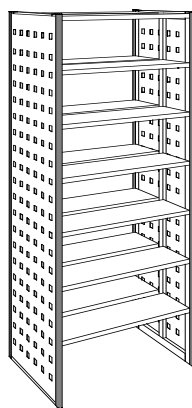

TECHNICAL SPECIFICATIONS

**GOTHIA STEEL
SHELVING SYSTEM**

Gothia Steel shelving system

The ends of Gothia steel shelving can be either open, or closed with end panels. These are attached to the final frame of rows of shelving.

Gothia steel is a flexible shelving system. The ends can be left open, or they can be equipped with end panels made of frosted glass, punched steel or perforated wood. Attached onto the outsides of the steel frames, Gothia steel can be decorated with solid wood strips, which can be coordinated with existing wood in the library. Another available option is to put extended foot fixtures at the bottom of the steel frames.

The shelving system comes in four heights, three bay widths and six depths. The system consists of starter and add-on bays. The upright frames are made of 40x25 mm steel tubes. The tubes have slots for attachment of the brackets, which are the same in both Gothia Steel, Gothia Wood and Opal shelving systems. The shelves are made of steel as standard, but wood shelves may also be used. The shelves are adjustable in 25 mm increments. Steel parts can be lacquered in any of our standard colours. Wood parts come in beech or birch as standard.

End panels made of glass

End panels made of steel

Gothia Steel shelving system

HEIGHTS

The frames come in four heights; 122, 152, 182 and 212 cm.

Heights include adjustable feet (3 cm).

DEPTHS

The frames come in six depths;