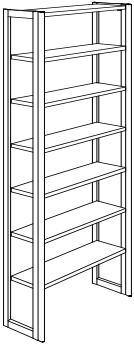

Gothia single-sided bays.

Frame depth 44 cm, shelf depth 40 cm.

Complete units with frames, steel shelves, sway-brace and fittings.
Heights include adjustable feet (3 cm). Prices do not include
wood strips, extended foot fixtures or wheels.
Prices for these items are listed on page 10.

Height 212 cm, 6 shelves + top shelf.

Starter bay 75 cm	R58S147X26
Add-on bay 75 cm	R59S147X26
Starter bay 90 cm	R58S149X26
Add-on bay 90 cm	R59S149X26
Starter bay 100 cm	R58S141X26
Add-on bay 100 cm	R59S141X26