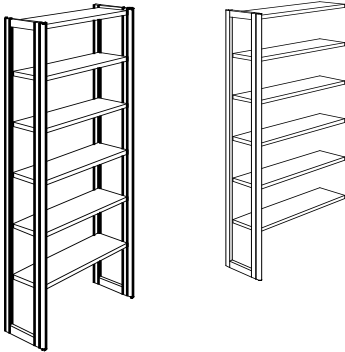

Gothia single-sided bays.

Frame depth 34 cm, shelf depth 30 cm.

Complete units with frames, steel shelves, sway-brace and fittings.
 Heights include adjustable feet (3 cm). Prices do not include
 wood strips, extended foot fixtures or wheels.
 Prices for these items are listed on page 10.

Height 212 cm, 6 shelves + top shelf.

| | |
|--------------------|------------|
| Starter bay 75 cm | R58S137X26 |
| Add-on bay 75 cm | R59S137X26 |
| Starter bay 90 cm | R58S139X26 |
| Add-on bay 90 cm | R59S139X26 |
| Starter bay 100 cm | R58S131X26 |
| Add-on bay 100 cm | R59S131X26 |

Height 182 cm, 5 shelves + top shelf.

| | |
|--------------------|------------|
| Starter bay 75 cm | R58S837X25 |
| Add-on bay 75 cm | R59S837X25 |
| Starter bay 90 cm | R58S839X25 |
| Add-on bay 90 cm | R59S839X25 |
| Starter bay 100 cm | R58S831X25 |
| Add-on bay 100 cm | R59S831X25 |