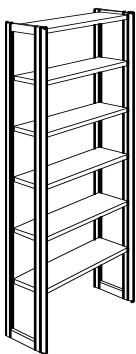

Height 122 cm, 3 shelves + top shelf.

| | |
|--------------------|------------|
| Starter bay 75 cm | R58S237X23 |
| Add-on bay 75 cm | R59S237X23 |
| Starter bay 90 cm | R58S239X23 |
| Add-on bay 90 cm | R59S239X23 |
| Starter bay 100 cm | R58S231X23 |
| Add-on bay 100 cm | R59S231X23 |

Gothia single-sided bays.

Frame depth 29 cm, shelf depth 25 cm.

Complete units with frames, steel shelves, sway-brace and fittings.
 Heights include adjustable feet (3 cm). Prices do not include wood strips, extended foot fixtures or wheels.
 Prices for these items are listed on page 10.

Height 212 cm, 6 shelves + top shelf.

| | |
|--------------------|------------|
| Starter bay 75 cm | R58S127X26 |
| Add-on bay 75 cm | R59S127X26 |
| Starter bay 90 cm | R58S129X26 |
| Add-on bay 90 cm | R59S129X26 |
| Starter bay 100 cm | R58S121X26 |
| Add-on bay 100 cm | R59S121X26 |

Height 182 cm, 5 shelves + top shelf.

| | |
|--------------------|------------|
| Starter bay 75 cm | R58S827X25 |
| Add-on bay 75 cm | R59S827X25 |
| Starter bay 90 cm | R58S829X25 |
| Add-on bay 90 cm | R59S829X25 |
| Starter bay 100 cm | R58S821X25 |
| Add-on bay 100 cm | R59S821X25 |