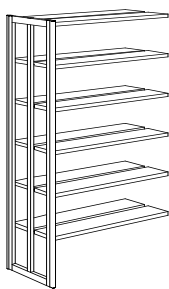

Upright panel depth

Steel shelf depth

WIDTHS

The shelves come in three widths; 75, 90 and 100 cm.

The frames are 2.5 cm wide.

Gothia double-sided bays.

Frame depth 63 cm, shelf depth 30 cm.

Complete units with frames, steel shelves, sway-brace and fittings. Heights include adjustable feet (3 cm). Prices do not include wood strips, extended foot fixtures or wheels.

Gothia double-sided bays.

Frame depth 53 cm, shelf depth 25 cm.

Complete units with frames, steel shelves, sway-brace and fittings.
 Heights include adjustable feet (3 cm). Prices do not include
 wood strips, extended foot fixtures or wheels.
 Prices for these items are listed on page 10.

Height 212 cm, 6 shelves + top shelf on each side.

Starter bay 75 cm
 Add-on bay 75 cm
 Starter bay 90 cm
 Add-on bay 90 cm
 Starter bay 100 cm
 Add-on bay 100 cm

R58D127X26
 R59D127X26
 R58D129X26
 R59D129X26
 R58D121X26
 R59D121X26

Height 182 cm, 5 shelves + top shelf on each side.

Starter bay 75 cm
 Add-on bay 75 cm
 Starter bay 90 cm
 Add-on bay 90 cm
 Starter bay 100 cm
 Add-on bay 100 cm

R58D827X25
 R59D827X25
 R58D829X25
 R59D829X25
 R58D821X25
 R59D821X25