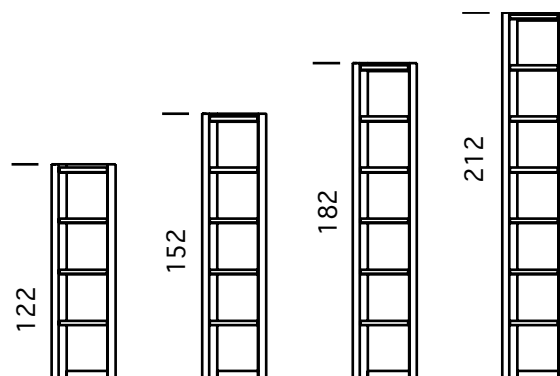

The shelving system comes in four heights, three bay widths and six depths. The system consists of starter and add-on bays. The upright frames are made of 40x25 mm steel tubes. The tubes have slots for attachment of the brackets, which are the same in both Gothia Steel, Gothia Wood and Opal shelving systems. The shelves are made of steel as standard, but wood shelves may also be used. The shelves are adjustable in 25 mm increments. Steel parts can be lacquered in any of our standard colours. Wood parts come in beech or birch as standard.

End panels made of glass

End panels made of steel

Gothia Steel shelving system

HEIGHTS

The frames come in four heights; 122, 152, 182 and 212 cm.

Heights include adjustable feet (3 cm).

DEPTHS

The frames come in six depths;

29 cm for 25 cm deep shelves,

34 cm for 30 cm deep shelves,

44 cm for 40 cm deep shelves,

53 cm for 2x25 cm deep shelves,

63 cm for 2x30 cm deep shelves,

83 cm for 2x40 cm deep shelves.

Wood strips and/or extended foot fixtures add 4 cm on single-sided and 8 cm on double-sided bays.

Upright panel depth

Steel shelf depth

WIDTHS

The shelves come in three widths; 75, 90 and 100 cm.

The frames are 2.5 cm wide.

Gothia double-sided bays.

Frame depth 63 cm, shelf depth 30 cm.

Complete units with frames, steel shelves, sway-brace and fittings. Heights include adjustable feet (3 cm). Prices do not include wood strips, extended foot fixtures or wheels.