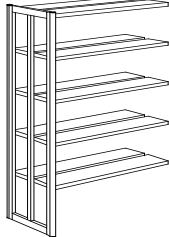

Gothia double-sided bays.

Frame depth 53 cm, shelf depth 25 cm.

Complete units with frames, steel shelves, sway-brace and fittings.
 Heights include adjustable feet (3 cm). Prices do not include
 wood strips, extended foot fixtures or wheels.
 Prices for these items are listed on page 10.

Height 212 cm, 6 shelves + top shelf on each side.

Starter bay 75 cm
 Add-on bay 75 cm
 Starter bay 90 cm
 Add-on bay 90 cm
 Starter bay 100 cm
 Add-on bay 100 cm

R58D127X26
 R59D127X26
 R58D129X26
 R59D129X26
 R58D121X26
 R59D121X26

Height 182 cm, 5 shelves + top shelf on each side.

Starter bay 75 cm
 Add-on bay 75 cm
 Starter bay 90 cm
 Add-on bay 90 cm
 Starter bay 100 cm
 Add-on bay 100 cm

R58D827X25
 R59D827X25
 R58D829X25
 R59D829X25
 R58D821X25
 R59D821X25

Height 152 cm, 4 shelves + top shelf on each side.

Starter bay 75 cm
 Add-on bay 75 cm
 Starter bay 90 cm
 Add-on bay 90 cm
 Starter bay 100 cm
 Add-on bay 100 cm

R58D527X24
 R59D527X24
 R58D529X24
 R59D529X24
 R58D521X24
 R59D521X24