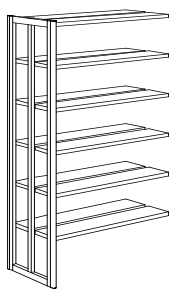

Gothia double-sided bays.

Frame depth 83 cm, shelf depth 40 cm.

Complete units with frames, steel shelves, sway-brace and fittings.
 Heights include adjustable feet (3 cm). Prices do not include
 wood strips, extended foot fixtures or wheels.
 Prices for these items are listed on page 10.

Height 212 cm, 6 shelves + top shelf on each side.

Starter bay 75 cm

Add-on bay 75 cm

Starter bay 90 cm

Add-on bay 90 cm

Starter bay 100 cm

Add-on bay 100 cm

R58D147X26

R59D147X26

R58D149X26

R59D149X26

R58D141X26

R59D141X26

Height 182 cm, 5 shelves + top shelf on each side.

Starter bay 75 cm

Add-on bay 75 cm

Starter bay 90 cm

Add-on bay 90 cm

Starter bay 100 cm

Add-on bay 100 cm

R58D847X25

R59D847X25

R58D849X25

R59D849X25