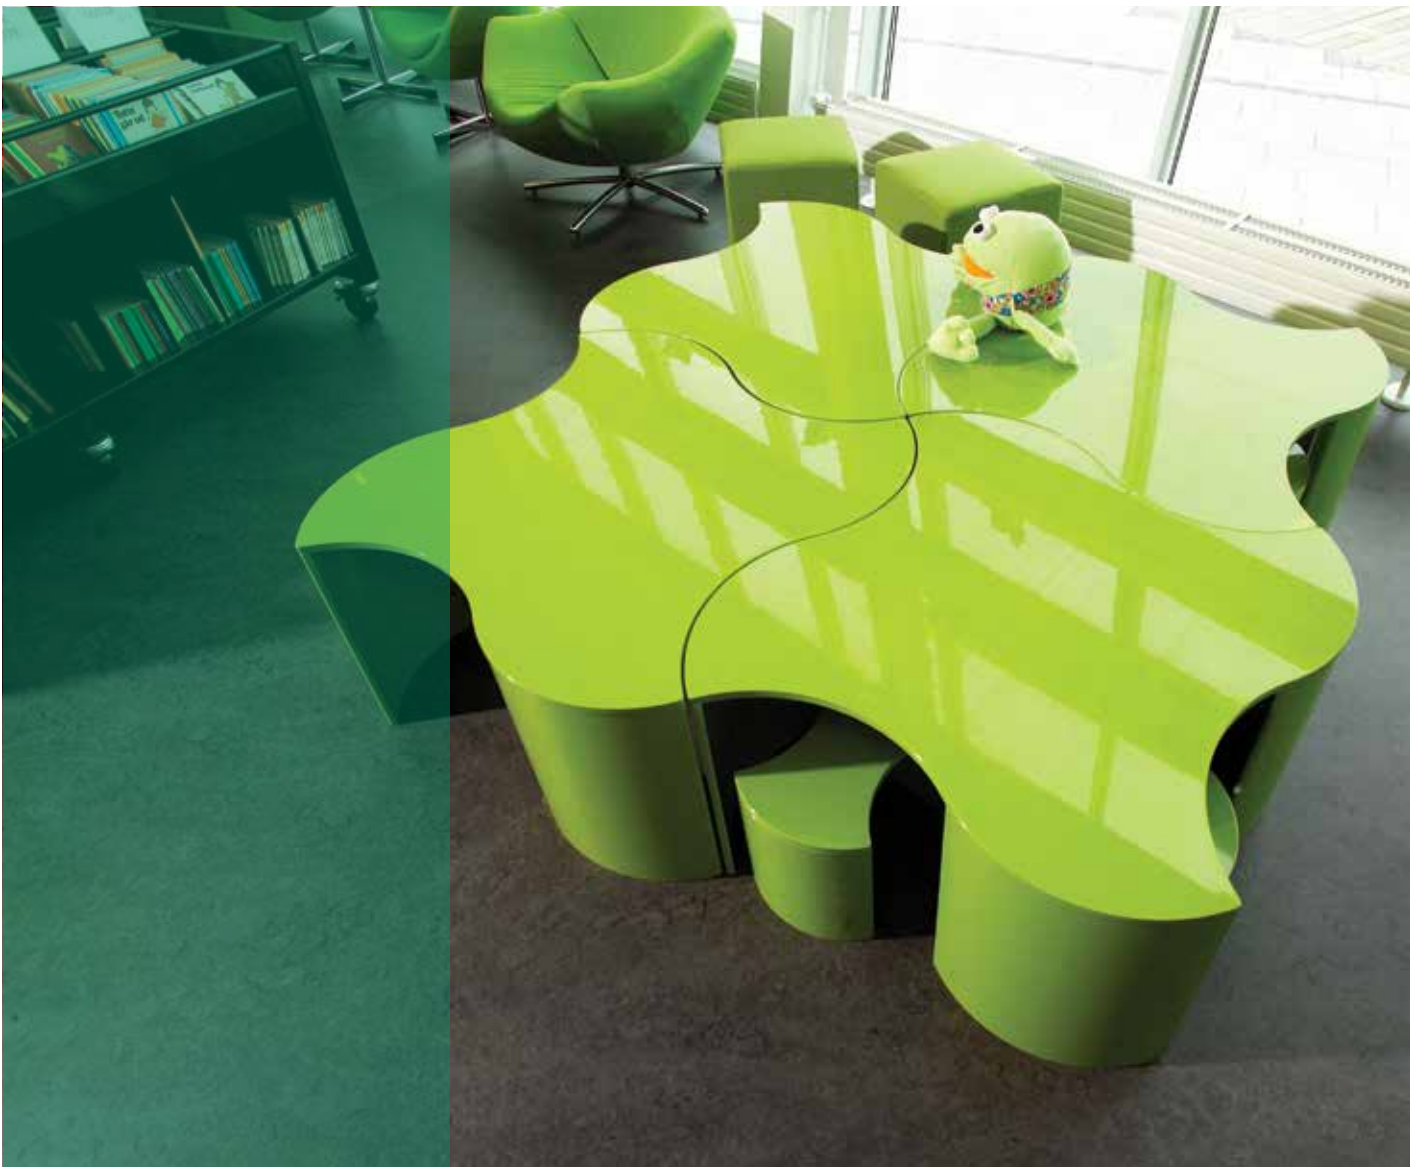

PUZZLE

CHILDREN'S FURNITURE

DESIGN BIRGITTE BORUP / CARSTEN NIKOLAJ BECKER